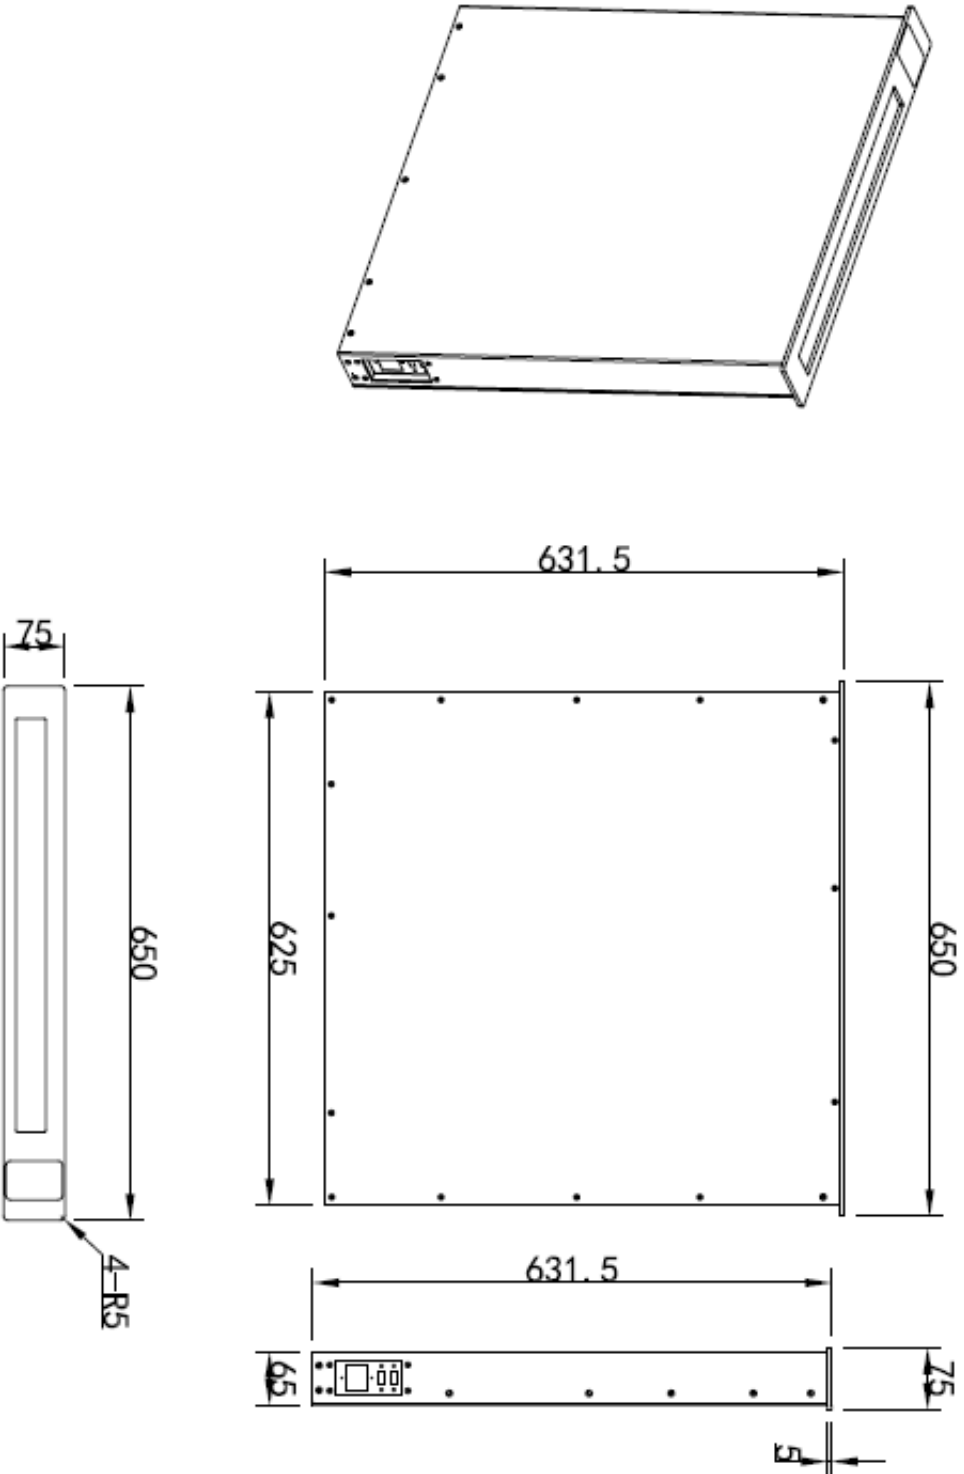

Slim LCD Lift Panel 18.4 inch

LED-185

15 degree tilting with 18.5
LED SCREEN Panel size:
650*75*5 (mm) lift box
size: 630*60*630 (mm)
Screen:1920*1080P FULL
HDMI Former and rear with
screen screen frame
455*287*17(super slim)

WWW.TNSGROUP.IR

آسانسور ال ای دی فول اچ دی سایز 18.5 اینچ دارای پورت های ورودی تصویر VGA , HDMI

15-pin VGA

NO.	INTERFACE	NO.	INTERFACE
1	Red video input	9	+5V
2	Green video input	10	Logic ground line
3	Blue video input	11	Ground line
4	Sense (GND)	12	Serial Data Asset (SDA)
5	Plug and Play detection	13	Level and Vertical
6	Red ground video input	14	VCLK for DDC
7	Green ground video input	15	SCL
8	Blue ground video input		

WWW.TNSGROUP.IR

18.5

AX -T19.5

TNS Lift Panel Multi Touch 4 point
with Pc Panel

WWW.TNSGROUP.IR

Drill a suitable hole on the table top and then put the lift into the hole.

After installing, the lift top panel is fit with lidtop.

Product model	AX19
Product contribution	19-24 inch LCD monitor lift
Panel dimension	810*816 Panel corner diameter r=10
Table fixing dimension	595*77
Step covering dimension	811*804 r=10.5
Product dimension	810*816*48
Panel material	Anodizing aluminum panel
Controlling way	Press button control