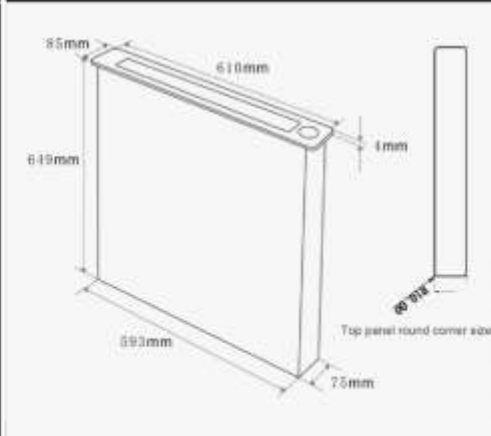

Product dimension